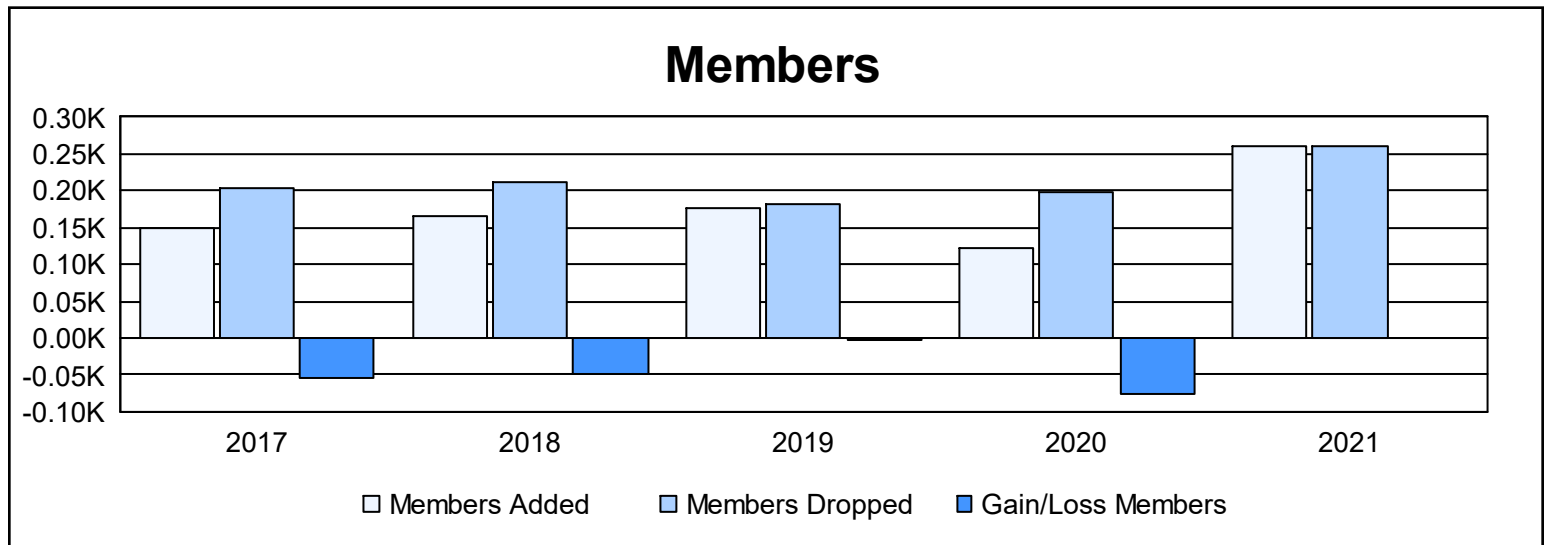

Year	New Clubs	Dropped Clubs	Gain/ Loss Clubs	New Members	Charter Members	Reinstate Members	Transfer Members	Total Member Added	Total Members Dropped	Gain/ Loss Members
2016-2017	0	0	0	127	1	8	12	148	203	-55
2017-2018	0	0	0	138	1	2	24	165	213	-48
2018-2019	0	0	0	155	2	8	12	177	181	-4
2019-2020	0	0	0	107	0	6	10	123	199	-76
2020-2021	3	1	2	148	80	6	26	260	260	0
<b>Average</b>	<b>1</b>	<b>0</b>	<b>0</b>	<b>135</b>	<b>17</b>	<b>6</b>	<b>17</b>	<b>175</b>	<b>211</b>	<b>-37</b>

### Membership Composition June 2021 Cumulative