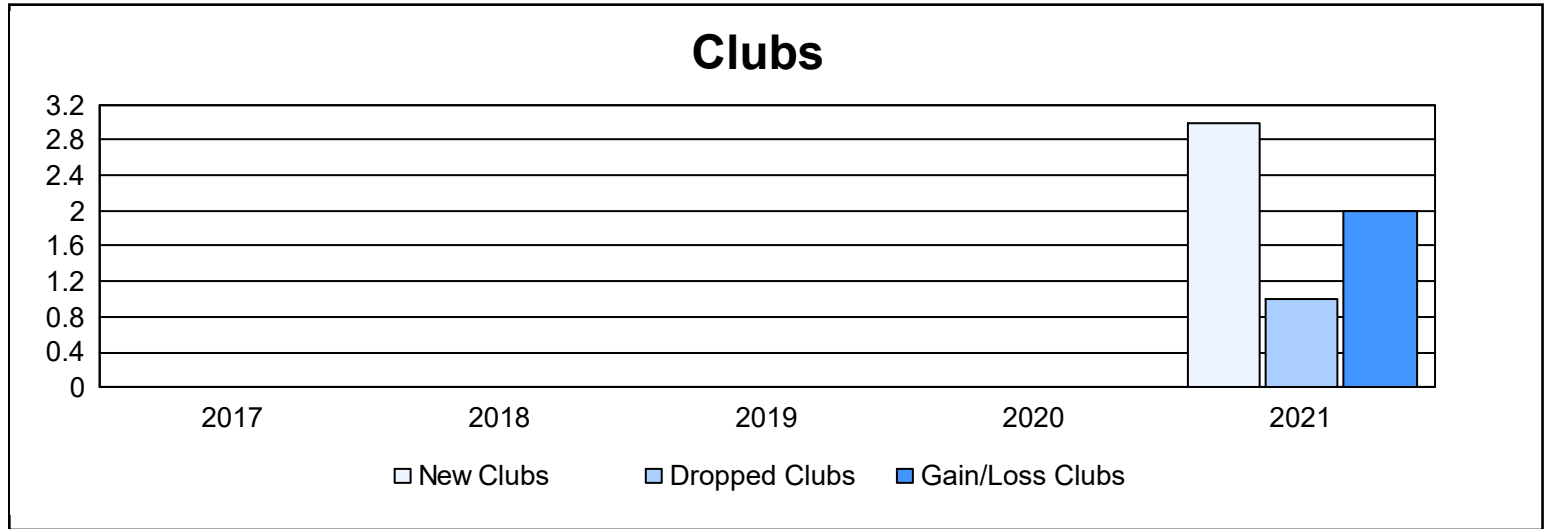

Year	New Clubs	Dropped Clubs	Gain/ Loss Clubs	New Members	Charter Members	Reinstate Members	Transfer Members	Total Member Added	Total Members Dropped	Gain/ Loss Members
2016-2017	0	0	0	127	1	8	12	148	203	-55
2017-2018	0	0	0	138	1	2	24	165	213	-48
2018-2019	0	0	0	155	2	8	12	177	181	-4
2019-2020	0	0	0	107	0	6	10	123	199	-76
2020-2021	3	1	2	148	80	6	26	260	260	0
<b>Average</b>	<b>1</b>	<b>0</b>	<b>0</b>	<b>135</b>	<b>17</b>	<b>6</b>	<b>17</b>	<b>175</b>	<b>211</b>	<b>-37</b>

### Membership Composition June 2021 Cumulative